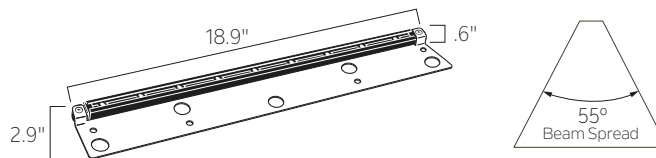

9 LED Fixture (with Bracket) - 18.9" L

Finishes	GRY (shown), AZT, BBR, CO, SD, WHT				Additional Finishes
Color Temperature	2700K - Warm White		3000K - Pure White		
Item Number and Finish	15756 AZT27	15756 GRY27	15756 AZT30	15756 GRY30	
	15756 BBR27	15756 SD27	15756 BBR30	15756 SD30	
	15756 CO27	15756 WHT27	15756 CO30	15756 WHT30	
Housing	Cast Aluminum, Cast Brass (BBR) or Copper-Plated Brass (CO)				
Power Usage at 12V AC Input VA and Watts	2.2W, 3.7VA				
CRI	80+		80+		
Voltage Range	9V-15V AC/DC with no loss in light output				
Light Source	9 integrated high-output LEDs with 3-step binning for color consistency. Tested to a Lumen Maintenance L70 of 40,000 hrs.				
Delivered Lumens & Efficacy	2700K = 104.2 lm 2700K = 47 lm/W		3000K = 132 lm 3000K = 60 lm/W		
Wiring	70" of usable #18-2, SPT-1W leads. Wire connectors supplied.				
Notes	Copper and brass will naturally patina over time. White finish has coordinating white color leads.				
Accessories	15719 SS (Stainless Steel) - 9 LED Flat Mount Bracket Mounting hardware included.				

Dimensions

Photometrics*

Mounting Height	0'	1'	2'	3'	4'
12"	80.4	12	1.08	.36	.21
24"	26.81	13.13	3.81	.91	.39
36"	13.51	8.43	4.55	1.78	.62

*Values stated for 3000K. -10% for 2700K.